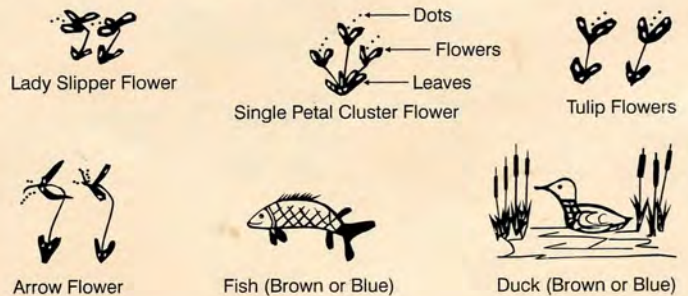

Brush Decorations Available:

Send to: Name _____

Address _____

City _____

State _____ Zip _____

Phone ( ) _____

Special Instructions: _____

_____

_____

_____

Qty	Item	Glaze & Flower Color #	Brushwork Decoration	Price of Each	Total

Please include $8.50 minimum shipping & handling charge or 25% of the Total Cost, which ever is greater (sales tax included in prices), Add $7.00 to this amount west of the Mississippi River. Allow 5-7 weeks for delivery. Make your check for the full amount payable to "Down to Earth", (prices are subject to change). Mail the order form and payment to:
Keith Herklotz, 199 Ellsworth Road, Blue Hill, ME 04614   Thanks.   Tel: (207) 374-5492   © MTH Graphics 1/15

Shipping
Total Cost